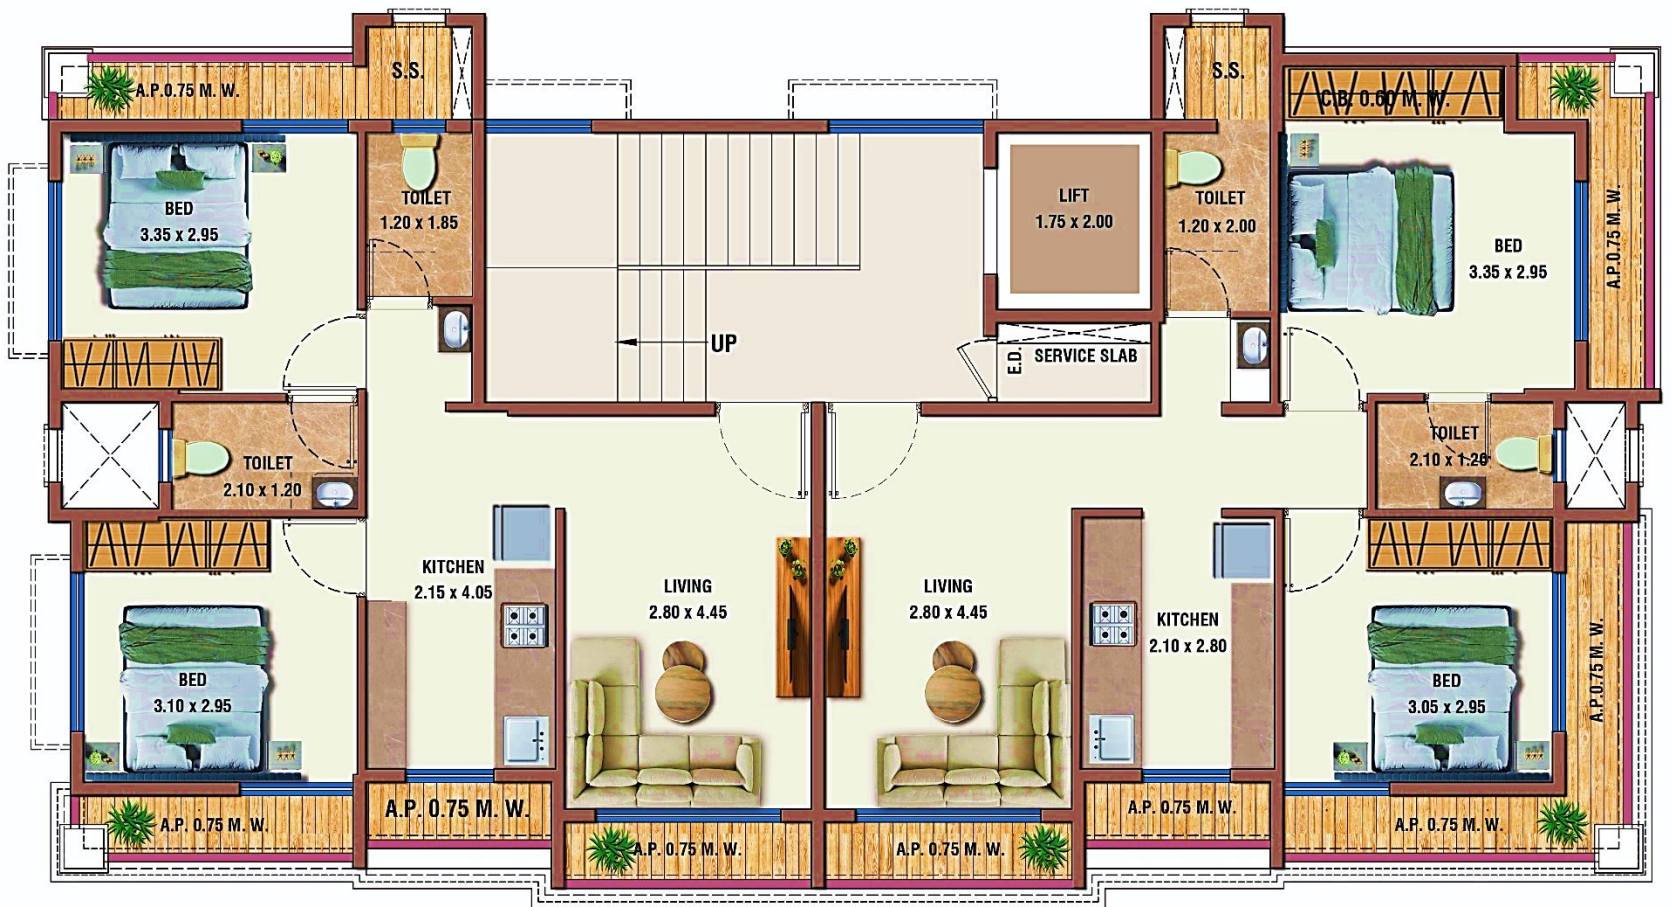

VYASPEETH
PRIDE

Vyaspeth Pride

GRAND ENTRANCE LOBBY

A grand entrance lobby with a chandelier, patterned rug, and marble steps. The lobby features a large, ornate chandelier hanging from a recessed ceiling with warm lighting. The walls are finished with light-colored marble and vertical wooden slat panels. A large, patterned rug covers the floor, and a dark sofa is positioned on the left. Two potted plants are placed on either side of the rug. In the foreground, a set of wide, light-colored marble steps leads up to the lobby area.

A dream home should not only be **your** safe haven but should also be equipped with comforts and conveniences designed to provide **the** best of **quality living**.

PARKING AREA

GROUND FLOOR PLAN

FLOOR PLAN WITH FURNITURE

1st to 7th FLOOR PLAN

2 BHK

AREA- 980 SQ.FT.

2 BHK

AREA- 900 SQ.FT.

Internal Amenities

-Branded verified flooring tiles
2.5 x 5 feet in all rooms

-POP Fall ceiling will be
provided in all rooms.

-Modular kitchen

-Decorates Main door with
peephole latch lock.

-Reputed lift with power back up

-Plumbing

External Amenities

- Outdoor CCTV system

- Security Office

- Senior Citizen Sit out