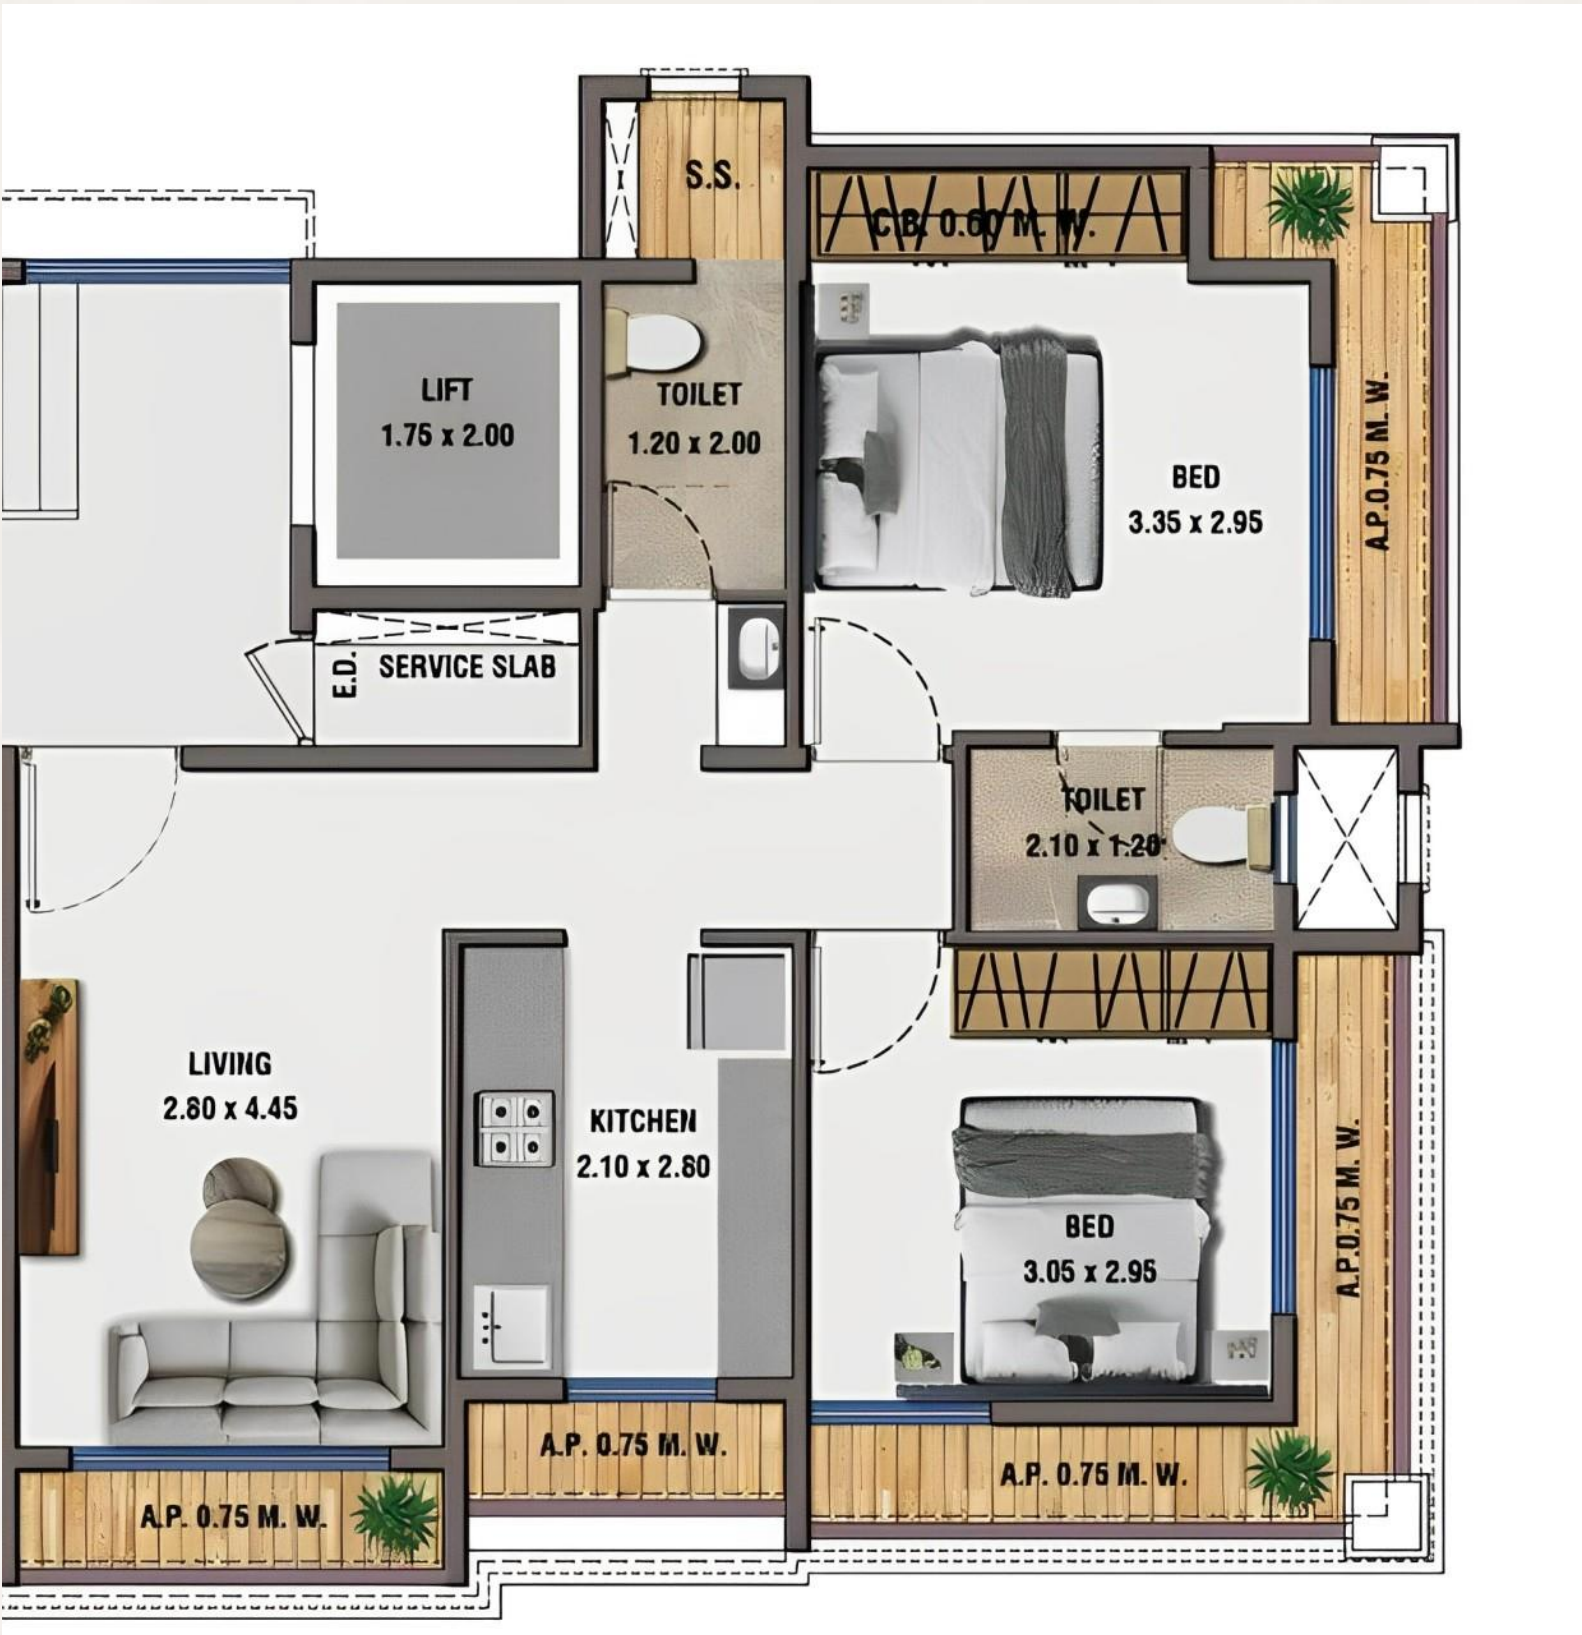

VYASPEETH
PRIDE

Vyaspeth Pride

GRAND ENTRANCE LOBBY

A grand entrance lobby with a chandelier, patterned rug, and marble steps. The lobby features a large, ornate chandelier hanging from a recessed ceiling with warm lighting. The walls are finished with light-colored marble and vertical wooden slat panels. A large, patterned rug covers the floor, and a dark sofa is positioned on the left. Two potted plants are placed on either side of the rug. In the foreground, a set of wide, light-colored marble steps leads up to the lobby area.

A dream home should not only be **your** safe haven but should also be equipped with comforts and conveniences designed to provide **the** best of **quality living**.

PARKING AREA

GROUND FLOOR PLAN

FLOOR PLAN WITH FURNITURE

1st to 7th FLOOR PLAN

2 BHK

AREA- 980 SQ.FT.

2 BHK

AREA- 900 SQ.FT.

Internal Amenities

-Branded verified flooring tiles
2.5 x 5 feet in all rooms

-POP Fall ceiling will be
provided in all rooms.

-Modular kitchen

-Decorates Main door with
peephole latch lock.

-Reputed lift with power back up

-Plumbing

External Amenities

- Outdoor CCTV system

- Security Office

- Senior Citizen Sit out