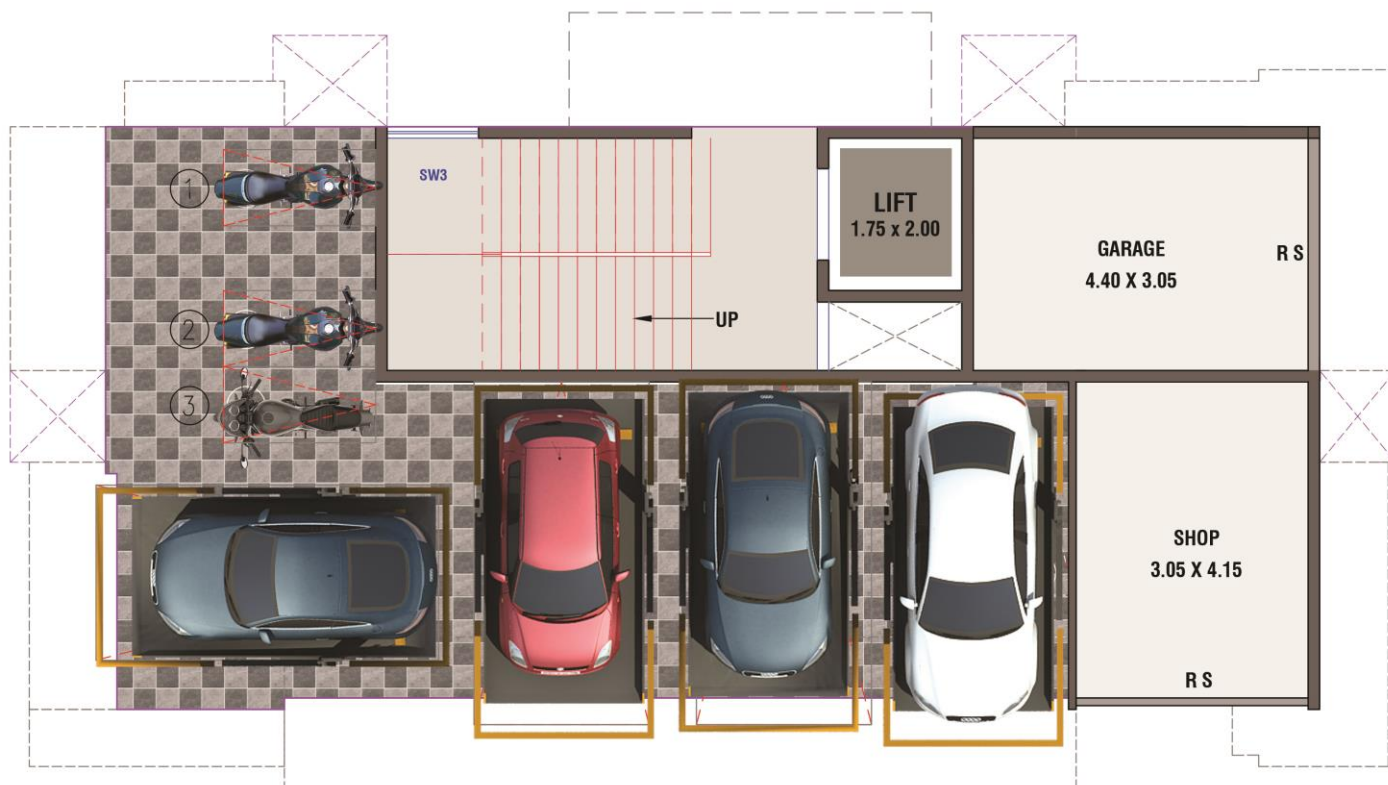

VYASPEETH
PRIDE

Vyaspeth Pride

GRAND ENTRANCE LOBBY

A grand entrance lobby with a chandelier, patterned rug, and marble steps. The lobby features a large, ornate chandelier hanging from a recessed ceiling with warm lighting. The walls are finished with light-colored marble and vertical wooden slat panels. A large, patterned rug covers the floor, and a dark sofa is positioned on the left. Two potted plants are placed on either side of the rug. In the foreground, a set of wide, light-colored marble steps leads up to the lobby area.

A dream home should not only be **your** safe haven but should also be equipped with comforts and conveniences designed to provide **the** best of **quality living**.

PARKING AREA

GROUND FLOOR PLAN

FLOOR PLAN WITH FURNITURE

1st to 7th FLOOR PLAN

2 BHK

AREA- 980 SQ.FT.

2 BHK

AREA- 900 SQ.FT.

Internal Amenities

-Branded verified flooring tiles
2.5 x 5 feet in all rooms

-POP Fall ceiling will be
provided in all rooms.