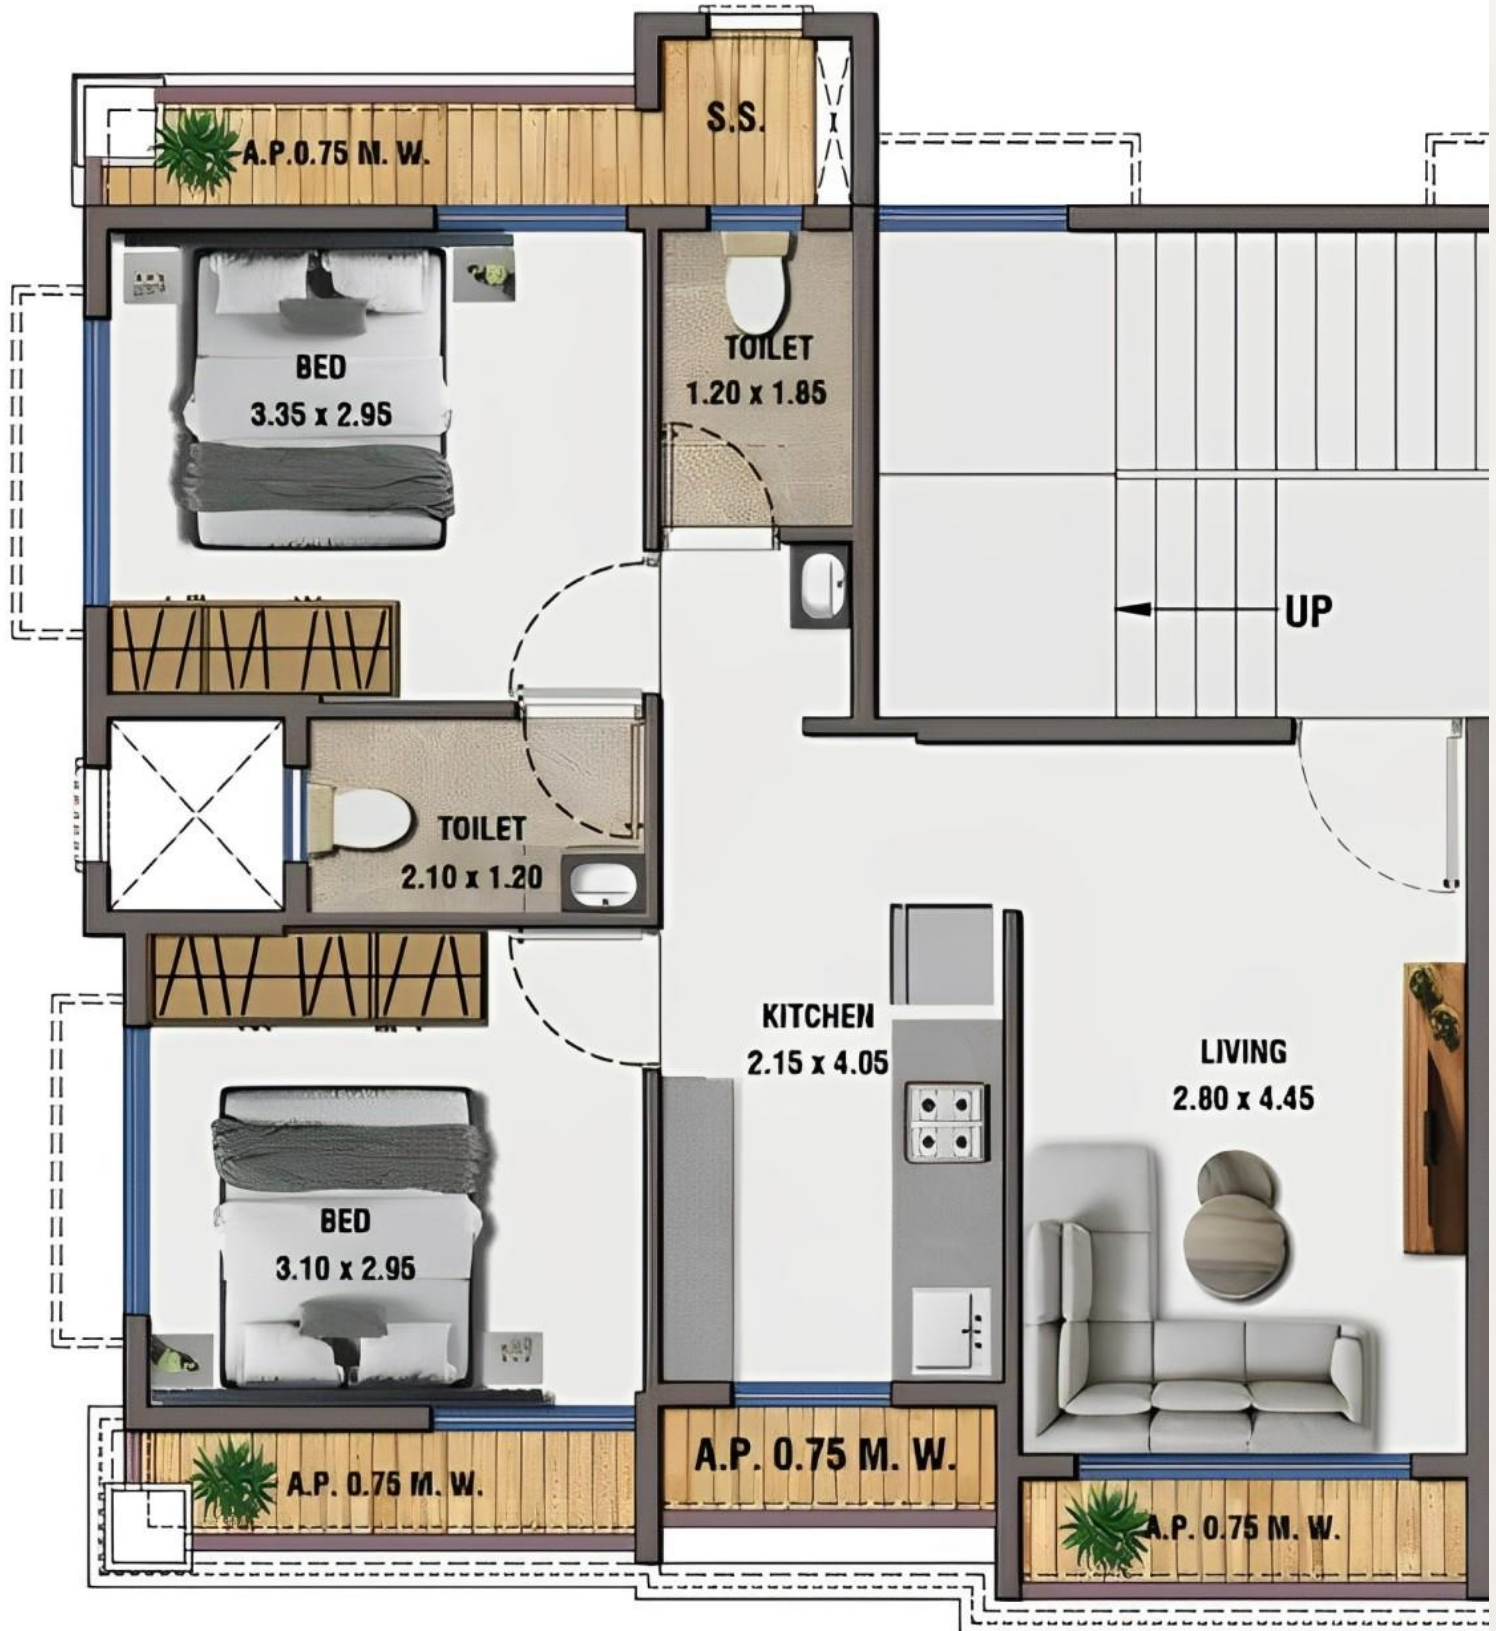

VYASPEETH
PRIDE

Vyaspeth Pride

GRAND ENTRANCE LOBBY

A grand entrance lobby with a chandelier, patterned rug, and marble steps. The lobby features a large, ornate chandelier hanging from a recessed ceiling with warm lighting. The walls are finished with light-colored marble and vertical wooden slat panels. A large, patterned rug covers the floor, and a dark sofa is positioned on the left. Two potted plants are placed on either side of the rug. In the foreground, a set of wide, light-colored marble steps leads up to the lobby area.

A dream home should not only be **your** safe haven but should also be equipped with comforts and conveniences designed to provide **the** best of **quality living**.

PARKING AREA

GROUND FLOOR PLAN

FLOOR PLAN WITH FURNITURE

1st to 7th FLOOR PLAN

2 BHK

AREA- 980 SQ.FT.

2 BHK

AREA- 900 SQ.FT.

Internal Amenities

-Branded verified flooring tiles
2.5 x 5 feet in all rooms

-POP Fall ceiling will be
provided in all rooms.

-Modular kitchen

-Decorates Main door with
peephole latch lock.

-Reputed lift with power back up

-Plumbing

External Amenities

- Outdoor CCTV system

- Security Office

- Senior Citizen Sit out