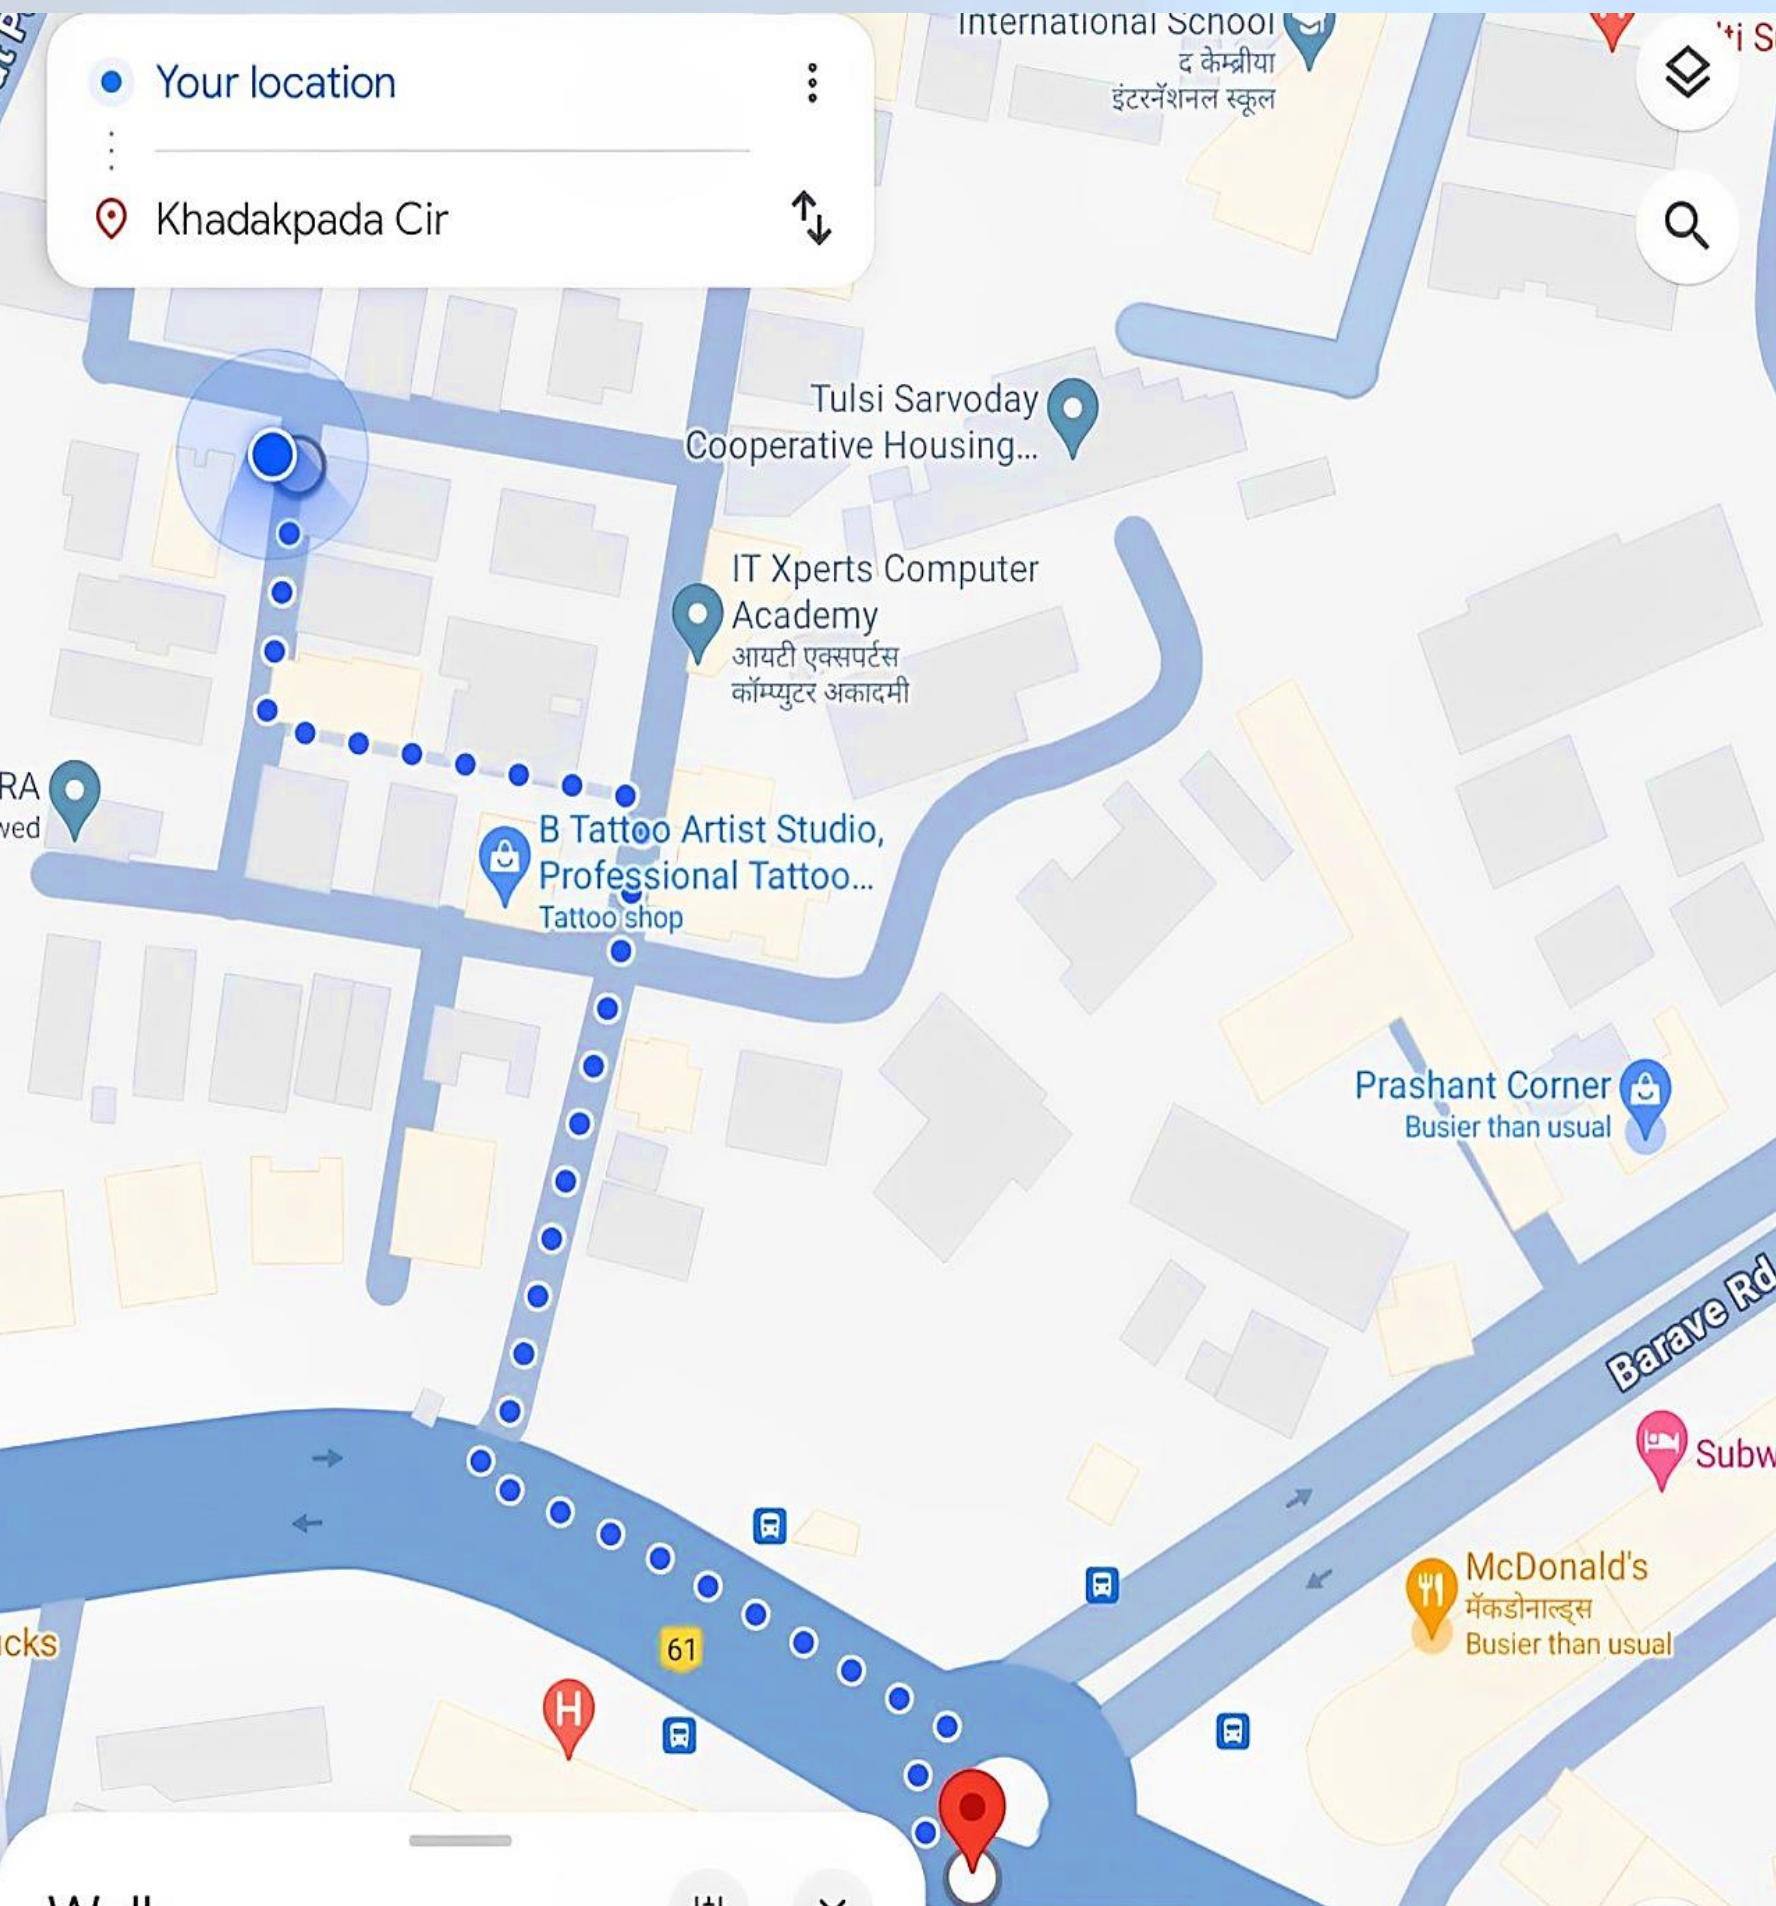

BANKS

2 MIN DISTANCE

- Bank Of India
- Bank Of Baroda
- SBI Bank
- ICICI Bank

HOSPITALS

2 MIN DISTANCE

- Anand Nursing Home
- Ayush Hospital
- G+Heart Multispecialty Hospital
- Kilbil Children Hospital

FOOD HUB

2 MIN DISTANCE

- McDonald's
- Burger king
- Starbucks
- KFC

1 MIN DISTANCE FROM KHADAKPADA
CIRCLE

A PROJECT BY

PROJECT BY VYASPEETH BUILDER &
DEVELOPERS

PROJECT NAME: **VYASPEETH PRIDE**

OFFICE ADD: **VYASPEETH PRIDE**
C.T.S. NO - 978 AND 979 VILLAGE - GANDHARE
,KHADAKPADA, NEAR ANAND NURSING HOME, TAL - KALYAN ,
DIST -THANE.